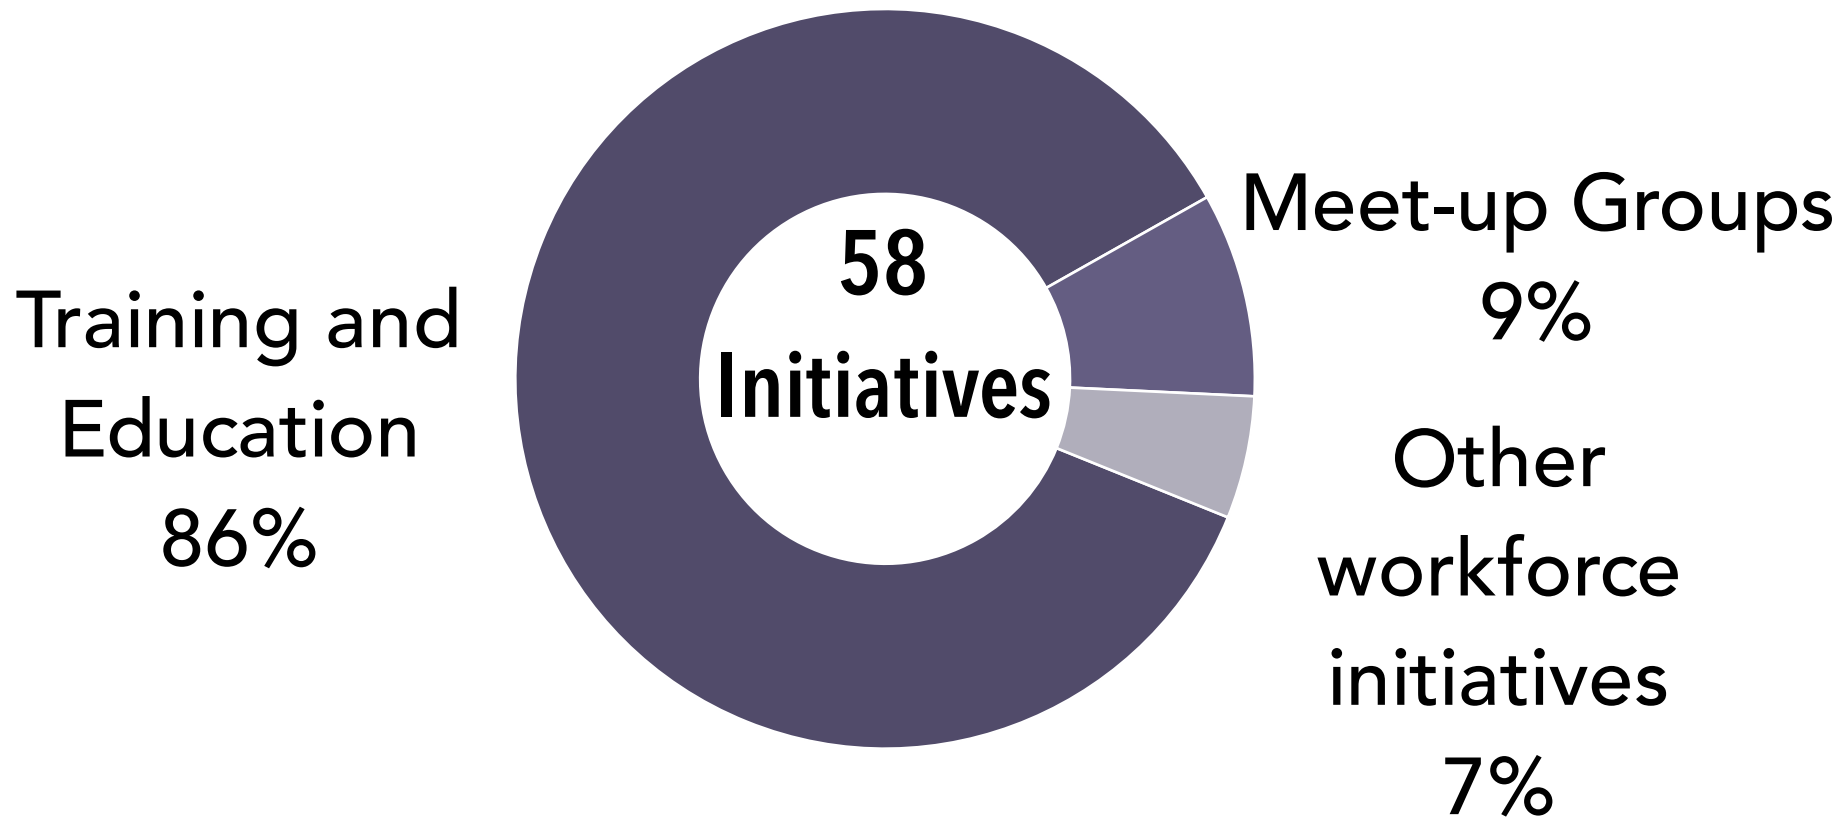

Life Sciences